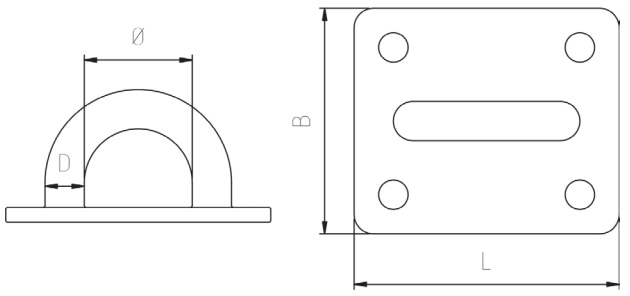

Eye wood screw				
Product no.	D	L1	L2	Ø
	mm	mm	mm	mm
FEWS5	5	50	30	11
FEWS6	6	60	35	14
FEWS8	8	80	50	18
FEWS10	10	100	60	22

Eye plate				
Product no.	L	B	D	Ø
	mm	mm	mm	mm
FEP35	35	30	5	12
FEP40	40	35	6	18
FEP50	50	40	8	28