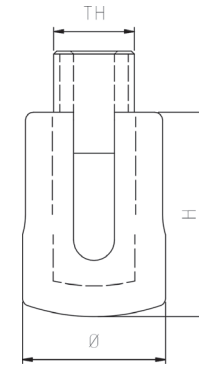

Eye bolt long thread					
Product no.	TH	D	L	H	D1
		mm	mm	mm	mm
FEBL6S	M6	16	40	31	27
FEBL6M	M6	16	60	31	27
FEBL6L	M6	16	80	31	27
FEBL8S	M8	20	80	36	36
FEBL8M	M8	20	100	36	36
FEBL10	M10	25	100	45	45
FEBL12	M12	30	120	53	54

Eye nut forged				
Product no.	TH	D	L	D1
		mm	mm	mm
FEN8	M8	20	36	36
FEN10	M10	25	45	45
FEN12	M12	30	53	54
FEN16	M16	35	62	63
FEN20	M20	40	71	72
FEN24	M24	50	90	90

Eye wood screw				
Product no.	D	L1	L2	Ø
	mm	mm	mm	mm
FEWS5	5	50	30	11
FEWS6	6	60	35	14
FEWS8	8	80	50	18
FEWS10	10	100	60	22

Eye plate				
Product no.	L	B	D	Ø
	mm	mm	mm	mm
FEP35	35	30	5	12
FEP40	40	35	6	18
FEP50	50	40	8	28

Bow shackle					
Product no.	Ø	A	R	L	MBL
	mm	mm	mm	mm	kg
FBS4	4	8	14	14	800
FBS5	5	10	17	17,5	1200
FBS6	6	12	21	21	1900
FBS8	8	16	28	28	2800
FBS10	10	20	34	35	4300
FBS12	12	24	42	42	6500
FBS13	13	26	45	39	7500
FBS16	16	32	56	56	12000
FBS19	19	38	66	78,5	18200
FBS22	22	44	75	77	21000

Cross wire rope clip				
Product no.	WR-Ø	TH	H	Ø
	mm		mm	mm
FCC3	3	M12	19	20
FCC4	4	M12	21	20
FCC5	5	M12	23	20
FCC6	6	M12	25	20

Wire rope clip open base				
Product no.	WR-Ø	TH	H	Ø
		mm	mm	mm
FCO3	3	M10	17	19
FCO4	4	M12	20	21
FCO5	5	M12	20	23