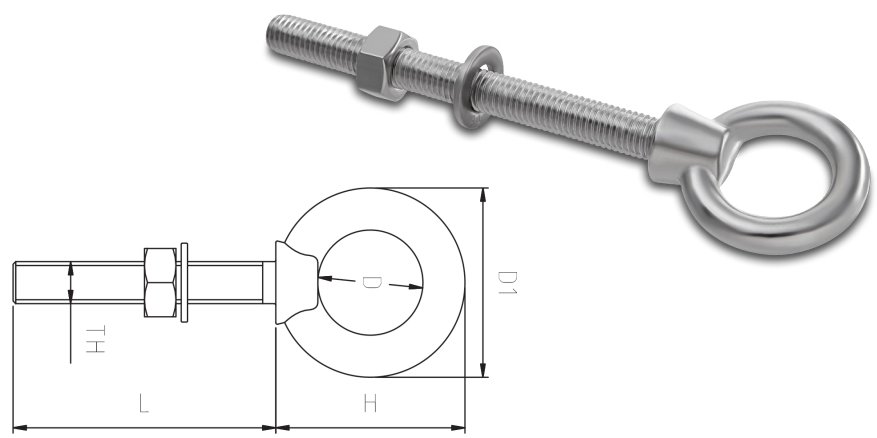

CONNECTORS

Norseman Gibb connectors can serve a variety of purposes. Some of its uses include connections to surfaces or other constructions. Because of the wide variety of connectors we offer, Norseman Gibb connectors can be applied to almost every surface. Connectors can also be custom made to specification. Contact our dedicated sales team for more information.

Eye bolt short thread forged					
Product no.	TH	D	L	H	D1
		mm	mm	mm	mm
FEBS8	M8	20	13	36	36
FEBS10	M10	25	17	45	45
FEBS12	M12	30	20	53	54
FEBS16	M16	35	27	62	63
FEBS20	M20	40	30	71	72
FEBS24	M24	50	36	90	90

Eye bolt long thread					
Product no.	TH	D	L	H	D1
		mm	mm	mm	mm
FEBL6S	M6	16	40	31	27
FEBL6M	M6	16	60	31	27
FEBL6L	M6	16	80	31	27
FEBL8S	M8	20	80	36	36
FEBL8M	M8	20	100	36	36
FEBL10	M10	25	100	45	45
FEBL12	M12	30	120	53	54

D shackle				
Product no.	Ø	A	L	MBL
	mm	mm	mm	kg
FDS3	3	7	11	500
FDS4	4	8	14	700
FDS5	5	10	14,5	1000
FDS6	6	12	21	1500
FDS7	7	14	23,5	2200
FDS8	8	16	28	3000
FDS10	10	20	36	4500
FDS12	12	24	44	7000
FDS13	13	26	46,5	9000
FDS16	16	32	56	10000
FDS19	19	35	65,5	16000
FDS22	22	44	74	20000
FDS25	25	50	85,5	24000
FDS32	32	64	108	31000