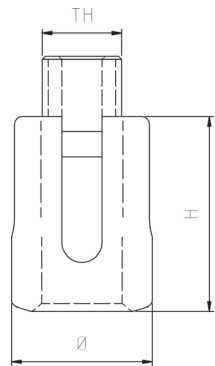

Eye bolt long thread					
Product no.	TH	D	L	H	D1
		mm	mm	mm	mm
FEBL6S	M6	16	40	31	27
FEBL6M	M6	16	60	31	27
FEBL6L	M6	16	80	31	27
FEBL8S	M8	20	80	36	36
FEBL8M	M8	20	100	36	36
FEBL10	M10	25	100	45	45
FEBL12	M12	30	120	53	54

Eye nut forged				
Product no.	TH	D	L	D1
		mm	mm	mm
FEN8	M8	20	36	36
FEN10	M10	25	45	45
FEN12	M12	30	53	54
FEN16	M16	35	62	63
FEN20	M20	40	71	72
FEN24	M24	50	90	90

Eye wood screw				
Product no.	D	L1	L2	Ø
	mm	mm	mm	mm
FEWS5	5	50	30	11
FEWS6	6	60	35	14
FEWS8	8	80	50	18
FEWS10	10	100	60	22

Eye plate				
Product no.	L	B	D	Ø
	mm	mm	mm	mm
FEP35	35	30	5	12
FEP40	40	35	6	18
FEP50	50	40	8	28

Bow shackle					
Product no.	Ø	A	R	L	MBL
	mm	mm	mm	mm	kg
FBS4	4	8	14	14	800
FBS5	5	10	17	17,5	1200
FBS6	6	12	21	21	1900
FBS8	8	16	28	28	2800
FBS10	10	20	34	35	4300
FBS12	12	24	42	42	6500
FBS13	13	26	45	39	7500
FBS16	16	32	56	56	12000
FBS19	19	38	66	78,5	18200
FBS22	22	44	75	77	21000

Cross wire rope clip				
Product no.	WR-Ø	TH	H	Ø
	mm		mm	mm
FCC3	3	M12	19	20
FCC4	4	M12	21	20
FCC5	5	M12	23	20
FCC6	6	M12	25	20

Wire rope clip open base				
Product no.	WR-Ø	TH	H	Ø
		mm	mm	mm
FCO3	3	M10	17	19
FCO4	4	M12	20	21
FCO5	5	M12	20	23