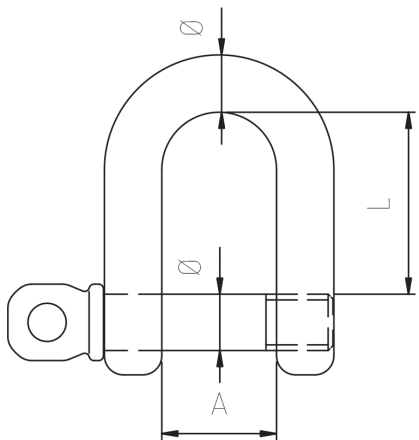

Bow shackle					
Product no.	Ø	A	R	L	MBL
	mm	mm	mm	mm	kg
FBS4	4	8	14	14	800
FBS5	5	10	17	17,5	1200
FBS6	6	12	21	21	1900
FBS8	8	16	28	28	2800
FBS10	10	20	34	35	4300
FBS12	12	24	42	42	6500
FBS13	13	26	45	39	7500
FBS16	16	32	56	56	12000
FBS19	19	38	66	78,5	18200
FBS22	22	44	75	77	21000

D shackle				
Product no.	Ø	A	L	MBL
	mm	mm	mm	kg
FDS3	3	7	11	500
FDS4	4	8	14	700
FDS5	5	10	14,5	1000
FDS6	6	12	21	1500
FDS7	7	14	23,5	2200
FDS8	8	16	28	3000
FDS10	10	20	36	4500
FDS12	12	24	44	7000
FDS13	13	26	46,5	9000
FDS16	16	32	56	10000
FDS19	19	35	65,5	16000
FDS22	22	44	74	20000
FDS25	25	50	85,5	24000
FDS32	32	64	108	31000