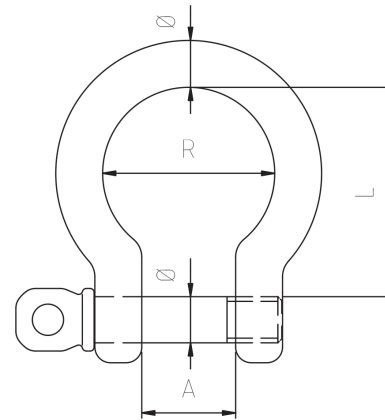

Eye bolt short thread forged					
Product no.	TH	D	L	H	D1
		mm	mm	mm	mm
FEBS8	M8	20	13	36	36
FEBS10	M10	25	17	45	45
FEBS12	M12	30	20	53	54
FEBS16	M16	35	27	62	63
FEBS20	M20	40	30	71	72
FEBS24	M24	50	36	90	90

Eye bolt long thread					
Product no.	TH	D	L	H	D1
		mm	mm	mm	mm
FEBL6S	M6	16	40	31	27
FEBL6M	M6	16	60	31	27
FEBL6L	M6	16	80	31	27
FEBL8S	M8	20	80	36	36
FEBL8M	M8	20	100	36	36
FEBL10	M10	25	100	45	45
FEBL12	M12	30	120	53	54

Eye nut forged				
Product no.	TH	D	L	D1
		mm	mm	mm
FEN8	M8	20	36	36
FEN10	M10	25	45	45
FEN12	M12	30	53	54
FEN16	M16	35	62	63
FEN20	M20	40	71	72
FEN24	M24	50	90	90

Eye wood screw				
Product no.	D	L1	L2	Ø
	mm	mm	mm	mm
FEWS5	5	50	30	11
FEWS6	6	60	35	14
FEWS8	8	80	50	18
FEWS10	10	100	60	22

Eye plate				
Product no.	L	B	D	Ø
	mm	mm	mm	mm
FEP35	35	30	5	12
FEP40	40	35	6	18
FEP50	50	40	8	28

Bow shackle					
Product no.	Ø	A	R	L	MBL
	mm	mm	mm	mm	kg
FBS4	4	8	14	14	800
FBS5	5	10	17	17,5	1200
FBS6	6	12	21	21	1900
FBS8	8	16	28	28	2800
FBS10	10	20	34	35	4300
FBS12	12	24	42	42	6500
FBS13	13	26	45	39	7500
FBS16	16	32	56	56	12000
FBS19	19	38	66	78,5	18200
FBS22	22	44	75	77	21000